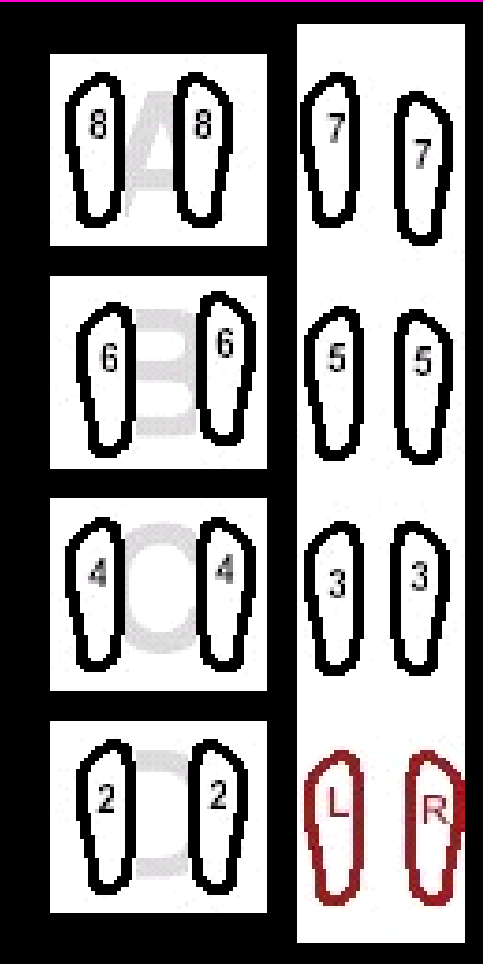

Lateral Hop #1

AGILITY LADDER

QR CODE GUIDE

2 Feet Side to Side
Linear Hops

AGILITY LADDER

QR CODE GUIDE

Ins and Outs

AGILITY LADDER

QR CODE GUIDE

ZIG ZAG #2

AGILITY LADDER

QR CODE GUIDE

Hop Scotch

AGILITY LADDER

QR CODE GUIDE

Lateral Hop #2

AGILITY LADDER

QR CODE GUIDE

LINEAR SCISSORS

AGILITY LADDER

QR CODE GUIDE

1 Leg Side 2 Side

Hops #1

AGILITY LADDER