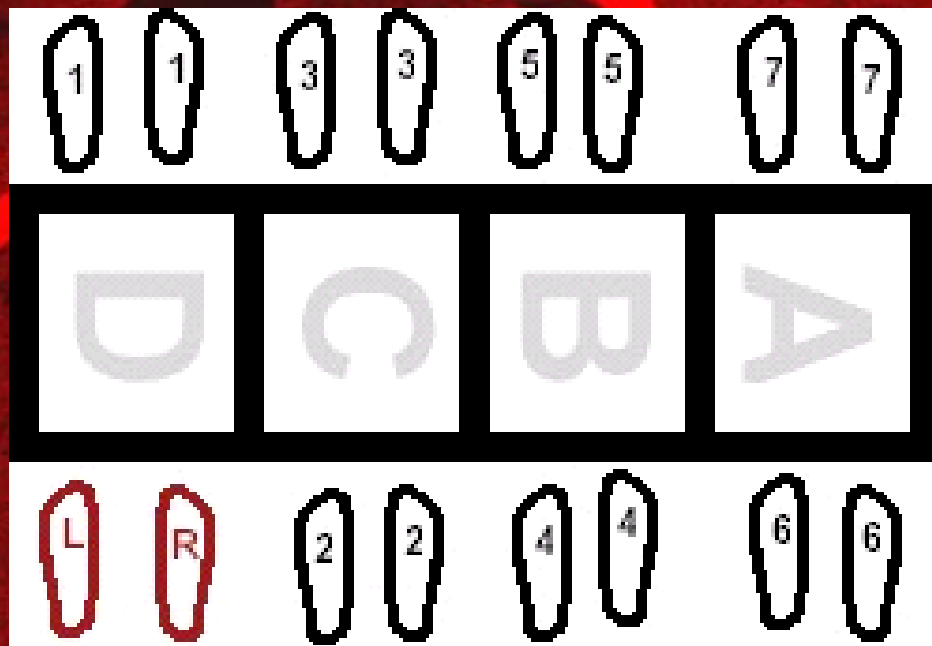

AGILITY LADDER

QR CODE GUIDE

LINEAR SCISSORS

AGILITY LADDER

QR CODE GUIDE

1 Leg Side 2 Side

Hops #1

AGILITY LADDER

QR CODE GUIDE

1 Leg Side to Side Hops #2

AGILITY LADDER

QR CODE GUIDE

Front to Back #1

AGILITY LADDER

QR CODE GUIDE

Front to Back #2

AGILITY LADDER

QR CODE GUIDE

Front to Back

Across #1

AGILITY LADDER

QR CODE GUIDE

Front to Back Across #2

AGILITY LADDER