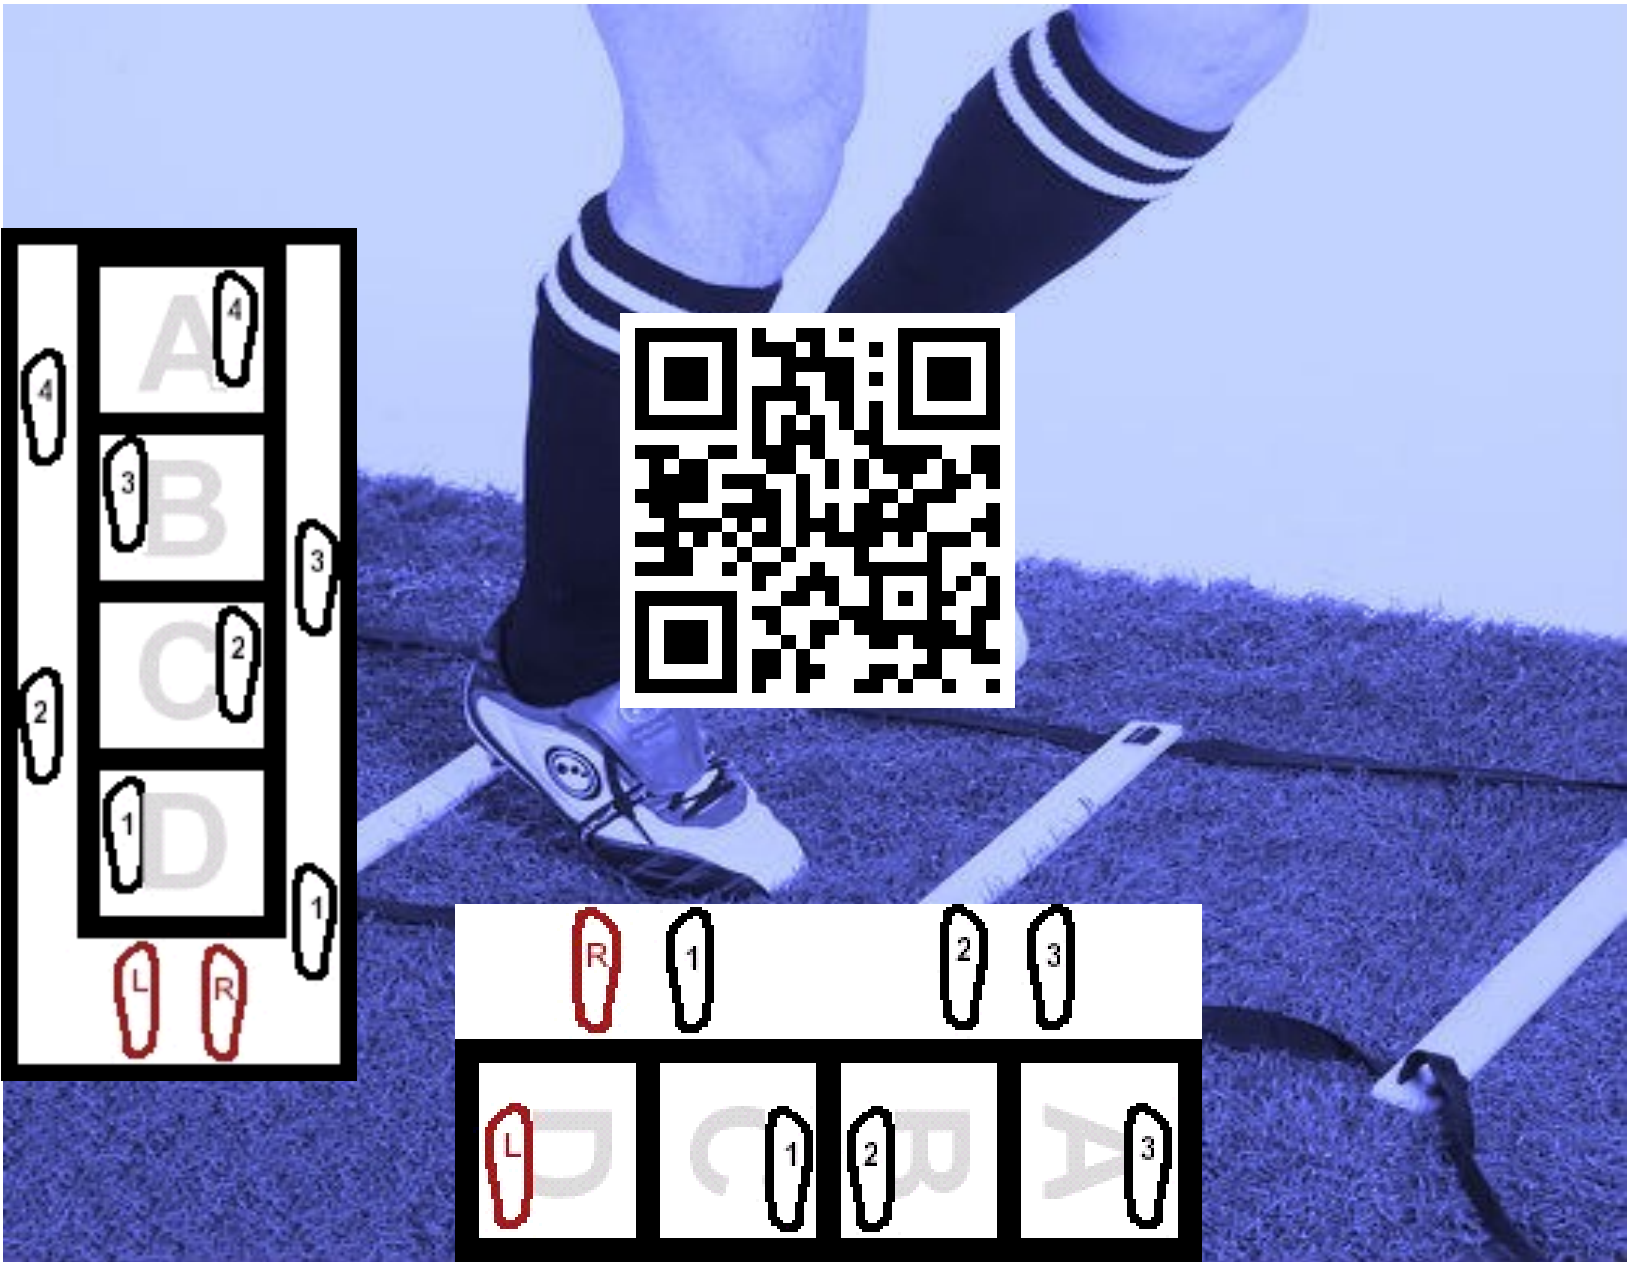

A horizontal sequence of five white boxes with black borders. The first box contains the letter 'R' and a red outline of a foot with the letter 'R' inside. The second box contains the letter 'D'. The third box contains the letter 'C' and a black outline of a foot with the number '1' inside. The fourth box contains the letter 'B'. The fifth box contains the letter 'A' and a black outline of a foot with the number '3' inside.

Linear & Lateral

1 Foot Wide Hops

AGILITY LADDER

QR CODE GUIDE

Linear & Lateral
Ickey Shuffle & In Out Out

AGILITY LADDER

QR CODE GUIDE

Linear & Lateral
Lateral Jumps & Linear Scissors

AGILITY LADDER

QR CODE GUIDE

Linear & Lateral
Lateral Jumps & Linear Jumps

AGILITY LADDER

QR CODE GUIDE

Linear & Lateral
Lateral & Linear Zig Zag

AGILITY LADDER

QR CODE GUIDE