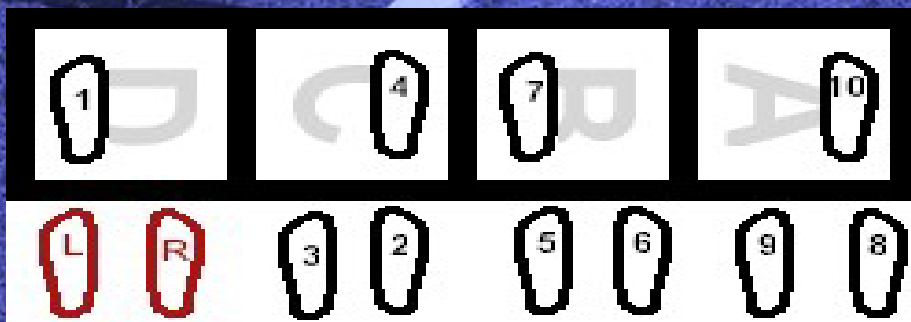

Linear & Lateral
2 Feet Wide Jumps

AGILITY LADDER

QR CODE GUIDE

Linear & Lateral

1 Foot Hops

AGILITY LADDER

QR CODE GUIDE

A vertical sequence of five white boxes with black borders. The first box contains the letter 'A' and a black outline of a foot with the number '2' inside. The second box contains the letter 'B'. The third box contains the letter 'C' and a black outline of a foot with the number '1' inside. The fourth box contains the letter 'D'. The fifth box contains the letter 'R' and a red outline of a foot with the letter 'R' inside.

A horizontal sequence of five white boxes with black borders. The first box contains the letter 'R' and a red outline of a foot with the letter 'R' inside. The second box contains the letter 'D'. The third box contains the letter 'C' and a black outline of a foot with the number '1' inside. The fourth box contains the letter 'B'. The fifth box contains the letter 'A' and a black outline of a foot with the number '3' inside.

Linear & Lateral

1 Foot Wide Hops

AGILITY LADDER

QR CODE GUIDE

Linear & Lateral
Ickey Shuffle & In Out Out

AGILITY LADDER

QR CODE GUIDE

Linear & Lateral
Lateral Jumps & Linear Scissors