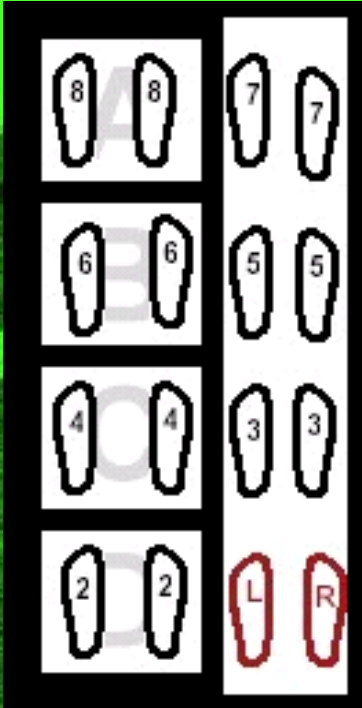

A horizontal sequence of five white boxes with black borders. The first box contains the letter 'R' and a red outline of a foot with the letter 'R' inside. The second box contains the letter 'D'. The third box contains the letter 'C' and a black outline of a foot with the number '1' inside. The fourth box contains the letter 'B'. The fifth box contains the letter 'A' and a black outline of a foot with the number '3' inside.

Linear & Lateral

1 Foot Wide Hops

AGILITY LADDER

QR CODE GUIDE

Linear & Lateral
Ickey Shuffle & In Out Out

AGILITY LADDER

QR CODE GUIDE

Linear & Lateral
Lateral Jumps & Linear Scissors

AGILITY LADDER

QR CODE GUIDE

Linear & Lateral
Lateral Jumps & Linear Jumps

AGILITY LADDER

QR CODE GUIDE

Linear & Lateral
Lateral & Linear Zig Zag

AGILITY LADDER

QR CODE GUIDE