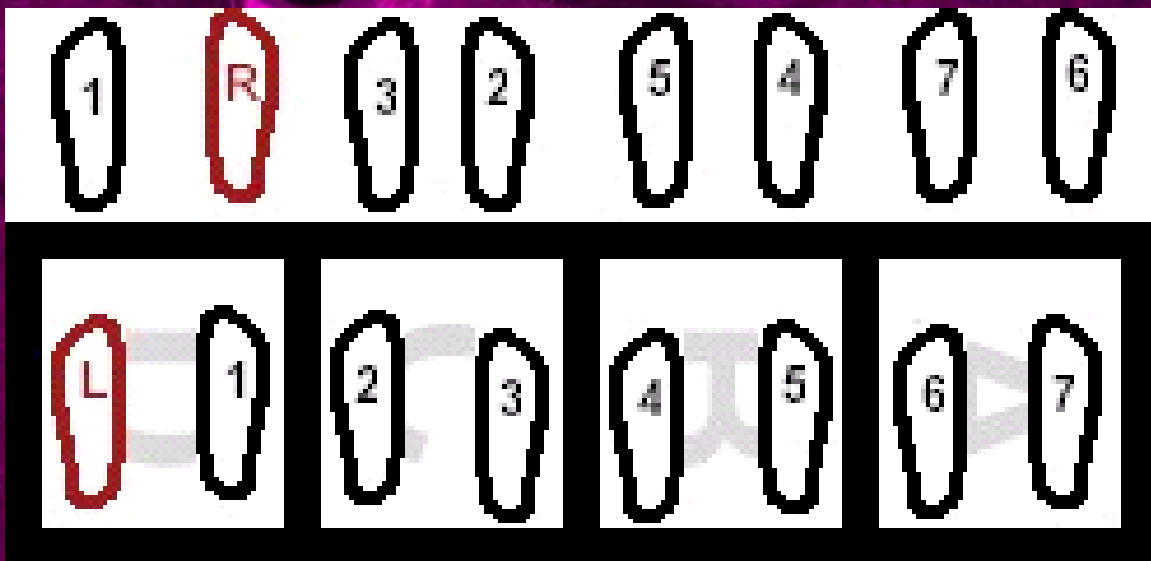

AGILITY LADDER

QR CODE GUIDE