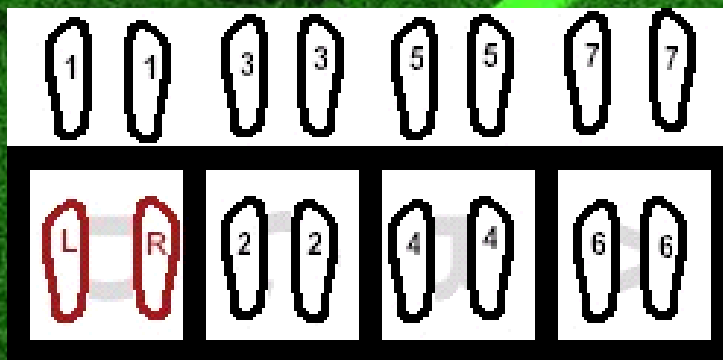

Linear & Lateral
2 Feet Wide Jumps

AGILITY LADDER

QR CODE GUIDE

Linear & Lateral

1 Foot Hops

AGILITY LADDER

QR CODE GUIDE

A vertical sequence of five white boxes with black borders. The first box contains the letter 'A' and a black outline of a foot with the number '2' inside. The second box contains the letter 'B'. The third box contains the letter 'C' and a black outline of a foot with the number '1' inside. The fourth box contains the letter 'D'. The fifth box contains the letter 'R' and a red outline of a foot with the letter 'R' inside.

A horizontal sequence of five white boxes with black borders. The first box contains the letter 'R' and a red outline of a foot with the letter 'R' inside. The second box contains the letter 'D'. The third box contains the letter 'C' and a black outline of a foot with the number '1' inside. The fourth box contains the letter 'B'. The fifth box contains the letter 'A' and a black outline of a foot with the number '3' inside.

Linear & Lateral

1 Foot Wide Hops

AGILITY LADDER

QR CODE GUIDE

Linear & Lateral
Ickey Shuffle & In Out Out

AGILITY LADDER

QR CODE GUIDE

Linear & Lateral
Lateral Jumps & Linear Scissors

AGILITY LADDER

QR CODE GUIDE

Linear & Lateral
Lateral Jumps & Linear Jumps

AGILITY LADDER

QR CODE GUIDE

Linear & Lateral
Lateral & Linear Zig Zag

AGILITY LADDER

QR CODE GUIDE