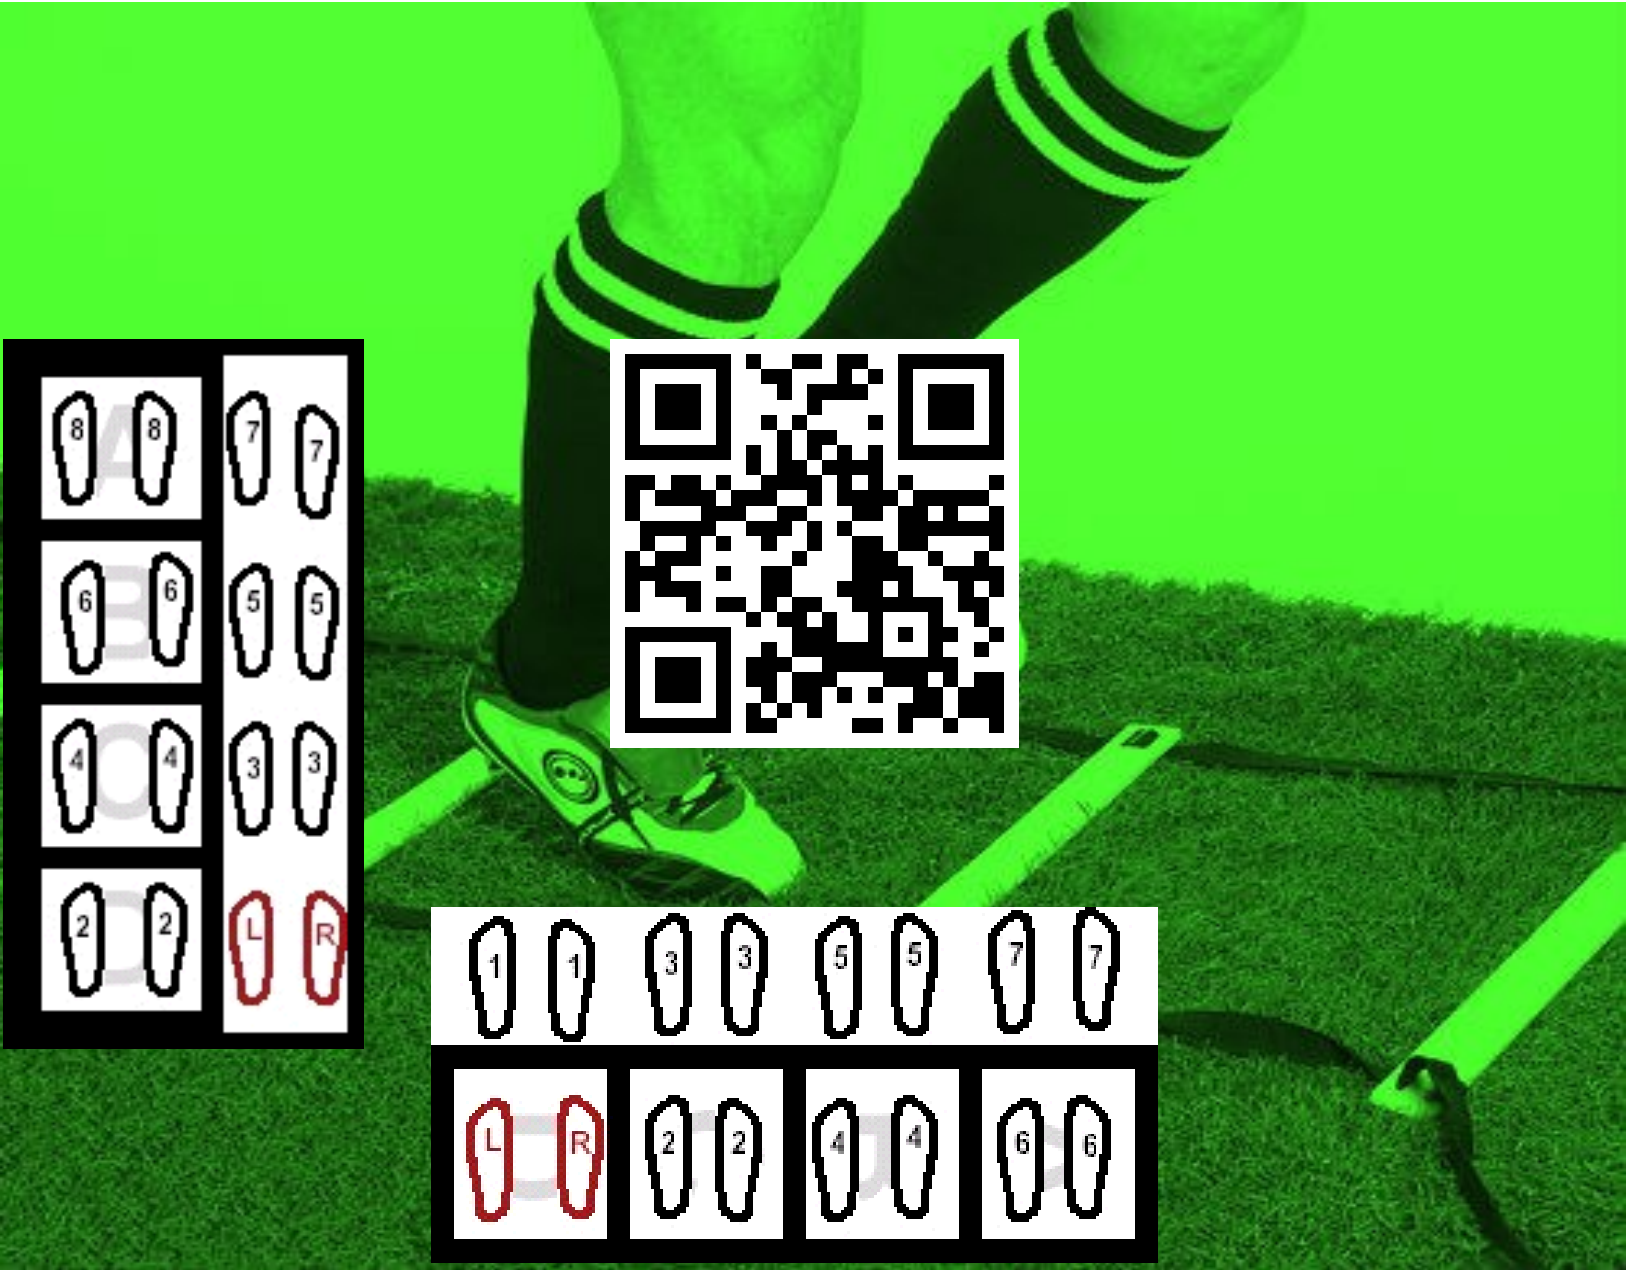

A horizontal sequence of five white boxes with black borders. The first box contains the letter 'R' and a red outline of a foot with the letter 'R' inside. The second box contains the letter 'D'. The third box contains the letter 'C' and a black outline of a foot with the number '1' inside. The fourth box contains the letter 'B'. The fifth box contains the letter 'A' and a black outline of a foot with the number '3' inside.

Linear & Lateral

1 Foot Wide Hops

AGILITY LADDER

QR CODE GUIDE

Linear & Lateral
Ickey Shuffle & In Out Out

AGILITY LADDER

QR CODE GUIDE

Linear & Lateral
Lateral Jumps & Linear Scissors

AGILITY LADDER

QR CODE GUIDE

Linear & Lateral
Lateral Jumps & Linear Jumps

AGILITY LADDER

QR CODE GUIDE

Linear & Lateral
Lateral & Linear Zig Zag

AGILITY LADDER

QR CODE GUIDE