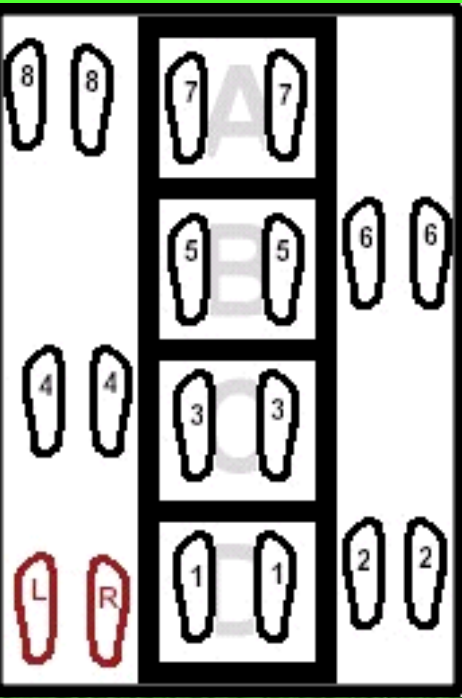

A horizontal sequence of five white boxes with black borders. The first box contains the letter 'R' and a red outline of a foot with the letter 'R' inside. The second box contains the letter 'D'. The third box contains the letter 'C' and a black outline of a foot with the number '1' inside. The fourth box contains the letter 'B'. The fifth box contains the letter 'A' and a black outline of a foot with the number '3' inside.

AGILITY LADDER

QR CODE GUIDE

Linear & Lateral
Lateral Jumps & Linear Jumps

AGILITY LADDER

QR CODE GUIDE

Linear & Lateral
Lateral & Linear Zig Zag

AGILITY LADDER

QR CODE GUIDE