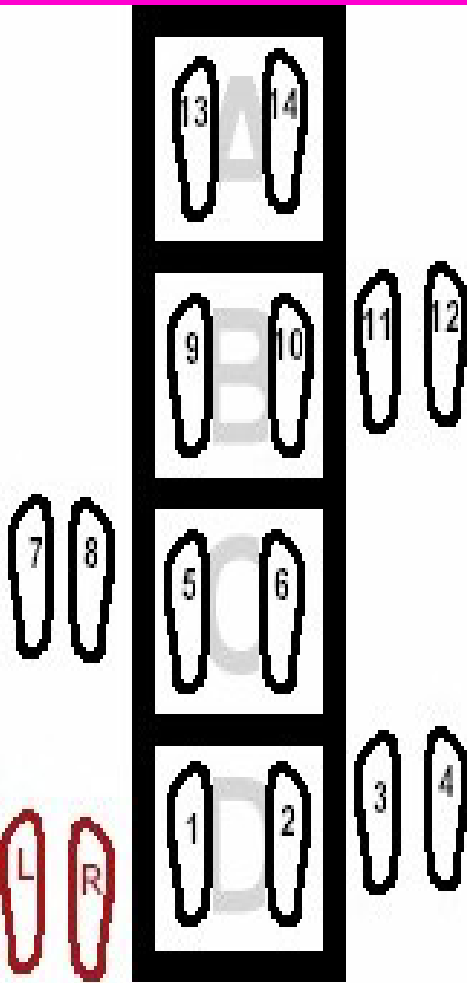

AGILITY LADDER

QR CODE GUIDE

1 In Lateral

AGILITY LADDER

QR CODE GUIDE

2 In Lateral

AGILITY LADDER

QR CODE GUIDE

QR CODE GUIDE

1 Foot Carioca

AGILITY LADDER

QR CODE GUIDE

Ickey Shuffle

AGILITY LADDER

QR CODE GUIDE

X-Over Zig Zag

AGILITY LADDER

QR CODE GUIDE

Linear Hops #1

AGILITY LADDER

QR CODE GUIDE

Linear Hops #2

AGILITY LADDER

QR CODE GUIDE

1 Leg Linear Hops **#1**

AGILITY LADDER

QR CODE GUIDE

1 Leg Linear Hops **#2**

AGILITY LADDER

QR CODE GUIDE

2 Feet Lateral Hops #1

AGILITY LADDER