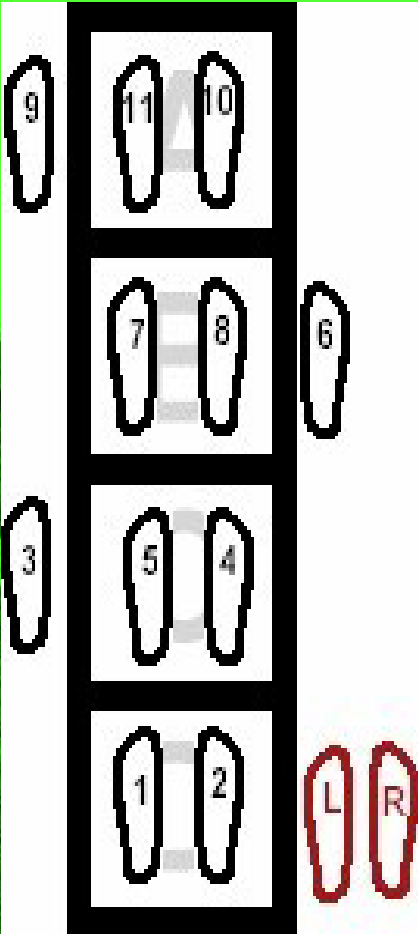

AGILITY LADDER

QR CODE GUIDE

1 In Lateral

AGILITY LADDER

QR CODE GUIDE

2 In Lateral

AGILITY LADDER

QR CODE GUIDE

QR CODE GUIDE

1 Foot Carioca

AGILITY LADDER

QR CODE GUIDE

Ickey Shuffle

AGILITY LADDER

QR CODE GUIDE

X-Over Zig Zag

AGILITY LADDER

QR CODE GUIDE

Linear Hops #1

AGILITY LADDER

QR CODE GUIDE

Linear Hops #2

AGILITY LADDER

QR CODE GUIDE

1 Leg Linear Hops **#1**

AGILITY LADDER

QR CODE GUIDE

1 Leg Linear Hops **#2**

AGILITY LADDER

QR CODE GUIDE

2 Feet Lateral Hops #1

AGILITY LADDER