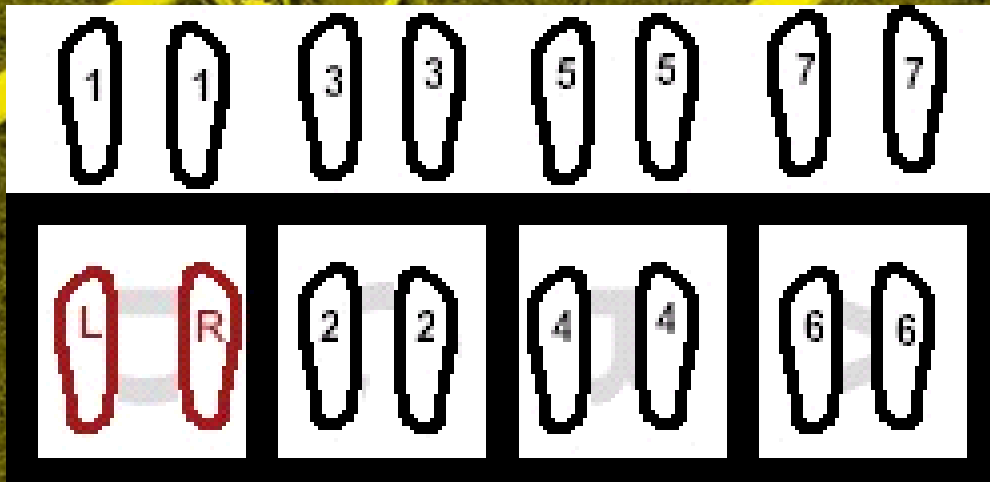

AGILITY LADDER

QR CODE GUIDE

LINEAR SCISSORS

AGILITY LADDER

QR CODE GUIDE

1 Leg Side 2 Side

Hops #1

AGILITY LADDER

QR CODE GUIDE

1 Leg Side to Side Hops #2

AGILITY LADDER

QR CODE GUIDE

Front to Back #1

AGILITY LADDER

QR CODE GUIDE

Front to Back #2

AGILITY LADDER

QR CODE GUIDE

Front to Back

Across #1

AGILITY LADDER

QR CODE GUIDE

Front to Back Across #2

AGILITY LADDER