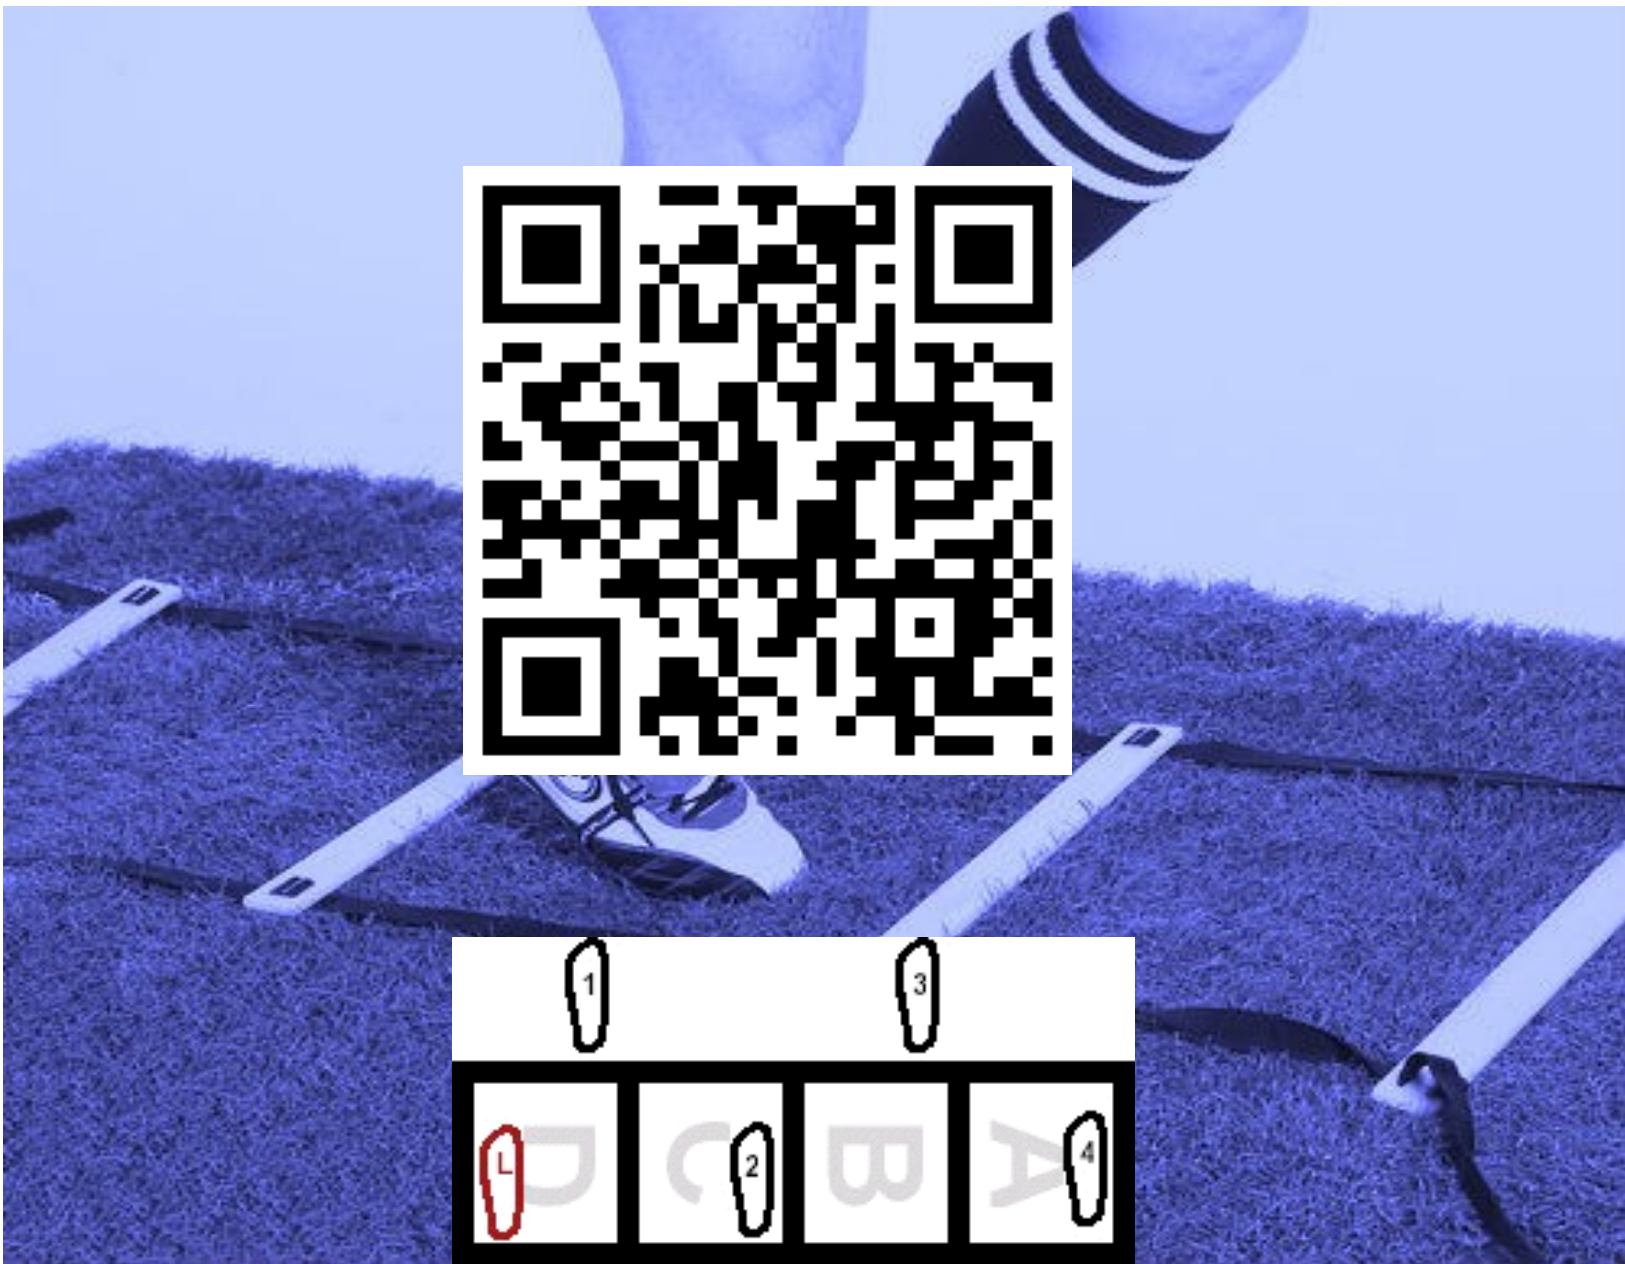

QR CODE GUIDE

V-Pattern

AGILITY LADDER

QR CODE GUIDE

1 Leg Front to Back #1

AGILITY LADDER

QR CODE GUIDE

1 Leg Front to Back #2

AGILITY LADDER

QR CODE GUIDE

180 Degree Rotation

AGILITY LADDER

QR CODE GUIDE

90 Degree Rotation

AGILITY LADDER

QR CODE GUIDE